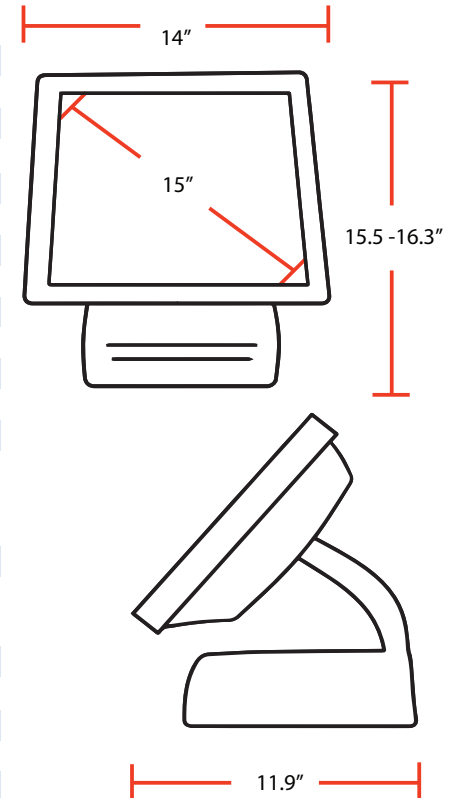

Additionally, the **S-Line 2** is capable of accommodating a variety of rear-facing customer displays, including a 15" touch display that facilitates guest seat selection and concessions ordering for seat delivery. With a drop-in front-loading printer design, the **S-Line 2** makes changing the paper roll a quick and easy process, even for the most novice of employees.

S-Line 2 Specifications:

Display:	15", 1024x768, Spill Resistant
Touch Technology:	Projective Capacitive (Multitouch)
Processor:	Intel® Core i5
Memory:	8GB RAM (up to 16GB)
USB Ports:	2 x USB 2.0, 3 x USB 3.0
Powered USB Ports:	1x12V, 1x24V
Storage:	200GB SSD
Operating System:	Windows® 10 IOT 64 Bit
Network/Ethernet:	Intel® 10/100/1000 Base
Printer:	Epson Integrated 80mm thermal printer
Weight:	26 lbs/12kgs
Operating Temperature:	32°F to 104°F (0°C to 40°C)
Operating Humidity:	20% to 80% humidity
Power Supply:	120V-240V AC, 150W

Included Peripherals

Credit Card Reader:	Swipe Mag Stripe Reader
---------------------	-------------------------

Optional Peripherals

Barcode Scanner:	Imaging 2D Barcode Scanner
Printer:	Dot-Matrix Impact Kitchen Printer
Cash Drawer:	Multiple Options
Customer-Facing Display:	15" Touch Display, 10.1" LCD Non-Touch Display, 2x20 Display
Coin Dispenser:	High Capacity, Secured Dispenser
EMV Solutions:	Supported
WiFi:	RF 802.11 a/g/n (internal antenna)