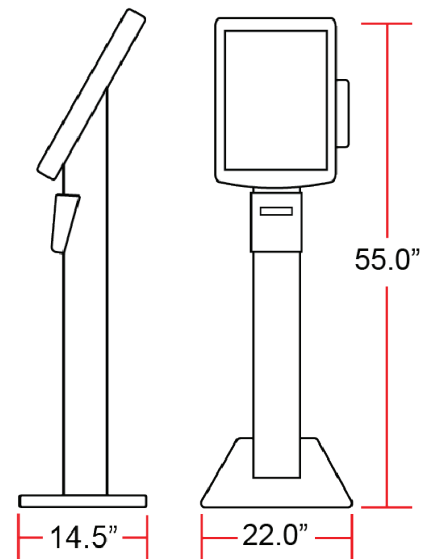

Additional Options

Bar Code Reader:	Imaging 2D bar code scanner
Contactless Reader:	RFID NFC reader
EMV:	PED-ready with PCI compliant mount
MSR:	Magnetic strip reader with USBC connector
Security:	Fingerprint reader
Printers:	Additional printer options available